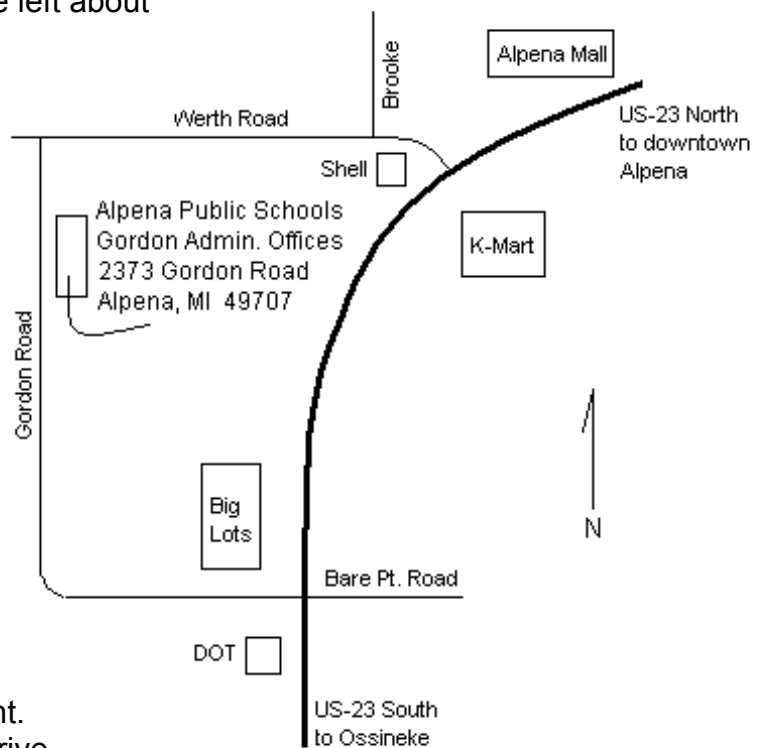

Directions to Alpena Public Schools Gordon Administrative Office Facility

2373 Gordon Road, Alpena, MI 49707

Phone: 989-358-5200

From the North

- Follow US-23 south through downtown Alpena.
- NOTE: US-23 becomes Chisholm Street in town, then turns sharp right to become State Street.
- Pass Alpena Mall on right.
- Turn right at traffic light just before Shell station (Werth Road).
- Turn left on Gordon Road – watch for small green sign on right.
- Gordon Administrative Office facility is on the left about 1 block down Gordon Road.

From the South

- Follow US-23 north toward Alpena past the DOT facility (on left). Turn left (Gordon Road).
- Gordon Road curves sharp right. Follow Gordon Road behind Big Lots shopping center.
- Gordon Administrative Office facility is on the right.

From the West

- Follow M-32 east to the traffic light (just past Wal-Mart). Turn right (Bagley Street).
- Follow Bagley Street all the way to traffic light. Go through light. Bagley becomes Hobbs Drive.
- Follow Hobbs Drive past Sunset School to Grant Street. Turn left on Grant Street.
- Follow Grant Street just past Church of God on right. Turn right (Brook Street).
- Follow Brook to stop sign. Turn right (Werth Road).
- Turn left on Gordon Road – watch for small green sign on right.
- Gordon Administrative Office facility is on the left about 1 block down Gordon Road.

WHEN YOU ARRIVE, PLEASE NOTE:

NEMCSA offices occupy the right (south) end of the facility.

To enter Alpena Public Schools Administrative Offices, use the doors on the left (north).